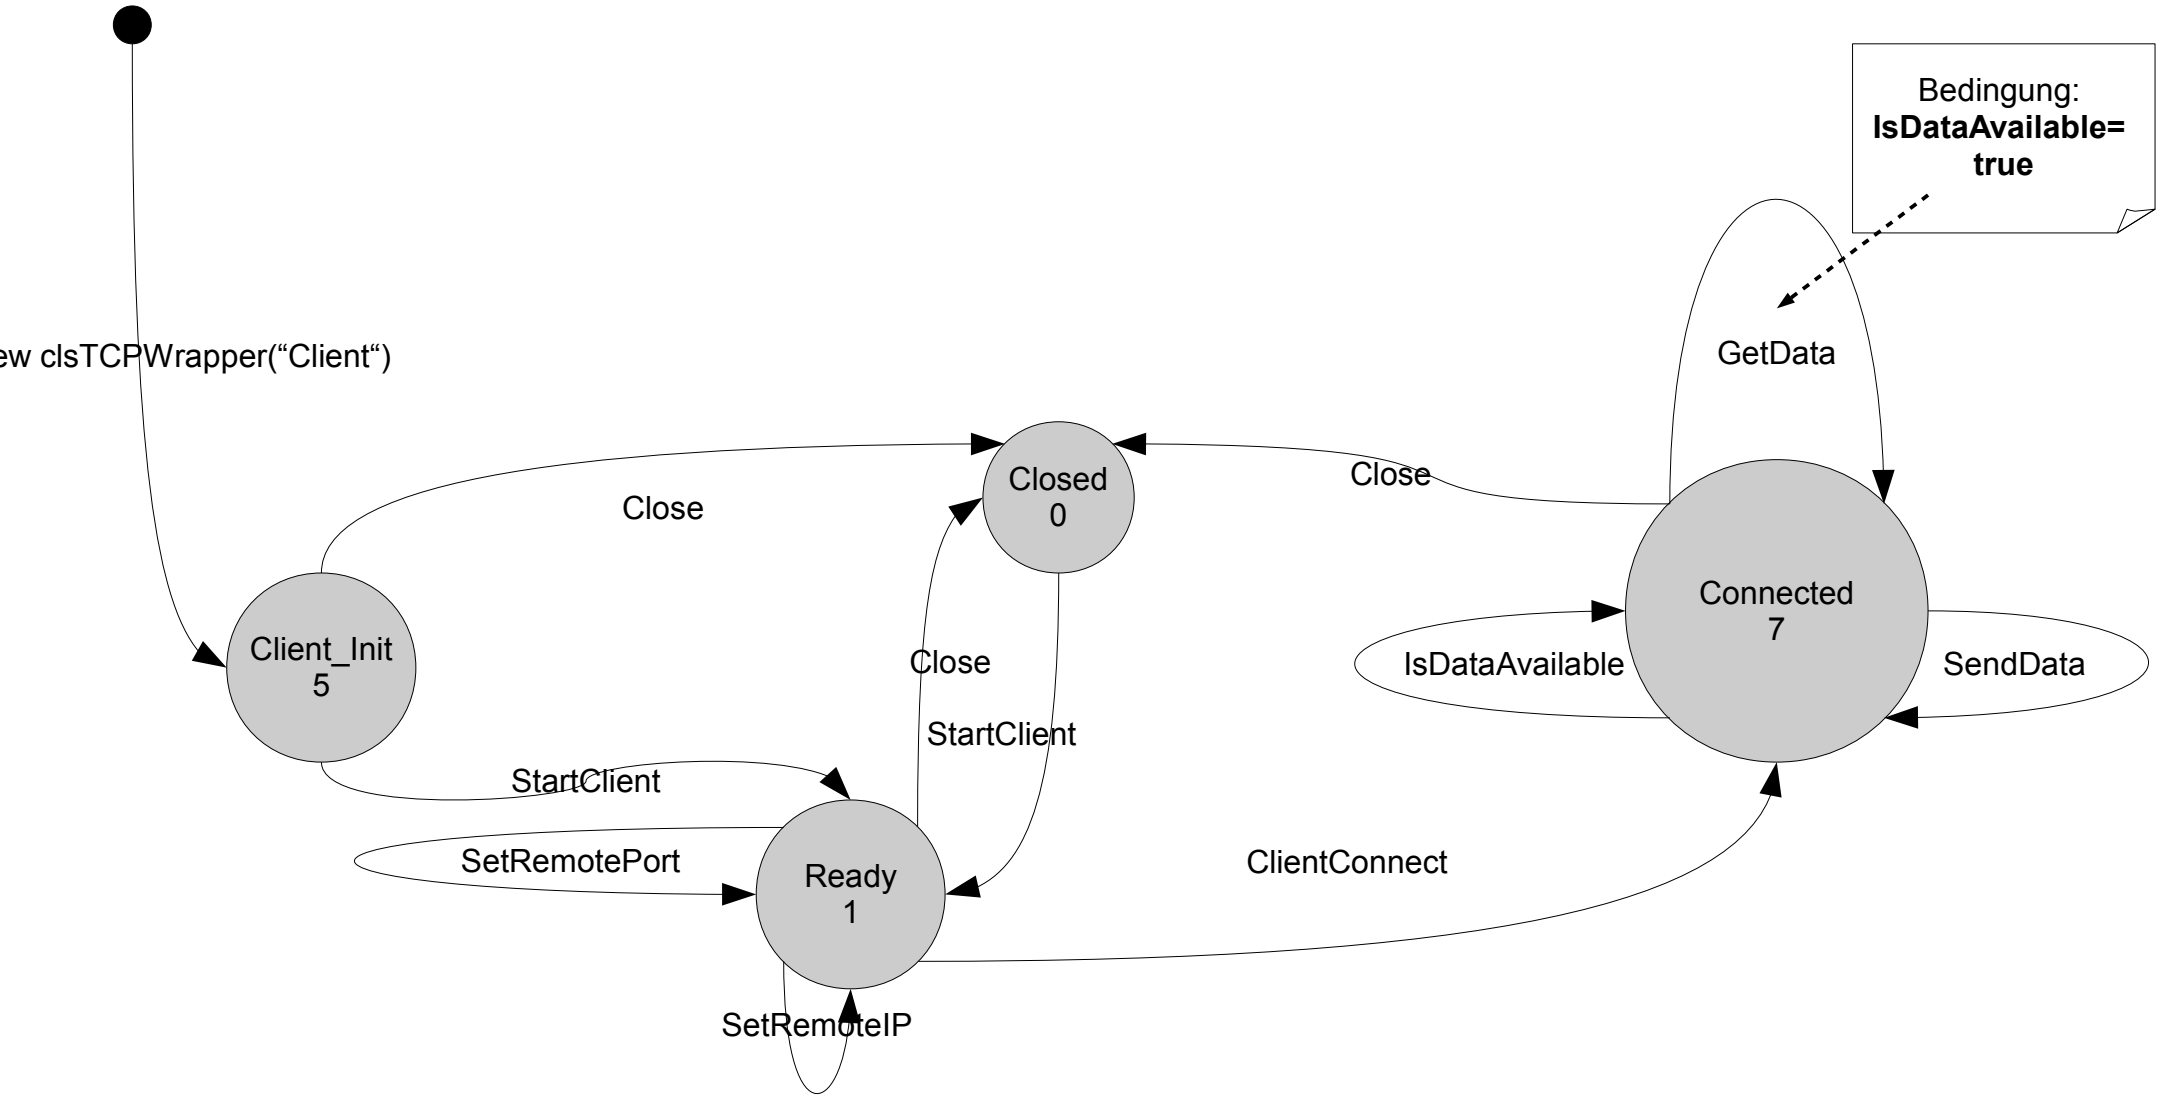

Client

dll Version: 1.0.5651.22811

Server

dll Version: 1.0.5651.22811